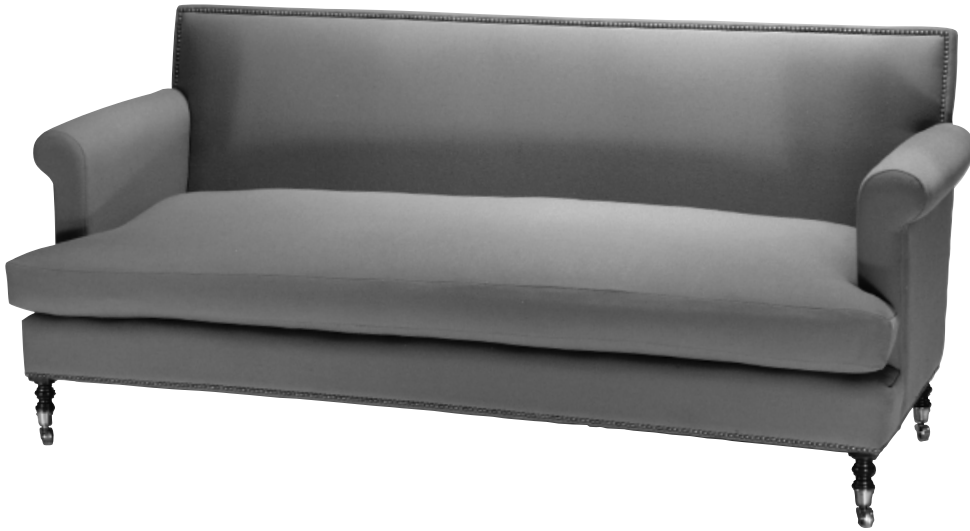

Elaine Sofa

1. 80" Long x 32" Deep x 33" High

C.O.M. Requirements: Solid = 20 yards
Print (Up To 24" Repeat) = 24 yards
Stripe = 22 yards

2. 96" Long x 32" Deep x 33" High

C.O.M. Requirements: Solid = 25 yards
Print (Up To 24" Repeat) = 34 yards
Stripe = 27 yards

3. 100" Long x 100" Long x 32" Deep x 33" High

C.O.M. Requirements: Solid = 40 yards
Print (Up To 24" Repeat) = 52 yards
Stripe = 44 yards

Standard Construction

One Loose Seat Cushion And Tight Back.
Small Turned 6" Leg With Brass Caster. Solid Nailheads.

Kick Pleat Skirt is Available.

Seat Height = 19"

Arm Height = 26"

Questions Call: 212-620-0485
Downloaded from ClassicSofa.com

2007