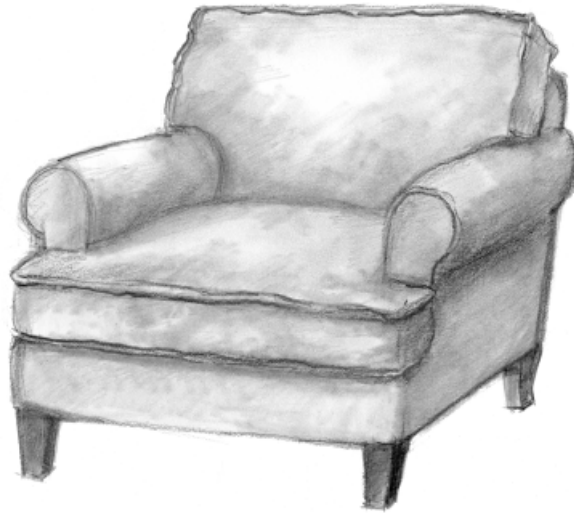

# Kent Roll Arm Chair

## 1. 36" Long x 38" Deep x 36" High

C.O.M. Requirements:   Solid = 10 yards  
                                  Print (Up To 24" Repeat) = 12 yards  
                                  Stripe = 11 yards

### Standard Construction

Loose Seat Cushion And Loose Back Cushion.  
High Tapered 6" Leg.

Kick Pleat Skirt Is Available.

Seat Height = 19"  
Arm Height = 26"

Questions Call: 212-620-0485  
Downloaded from ClassicSofa.com