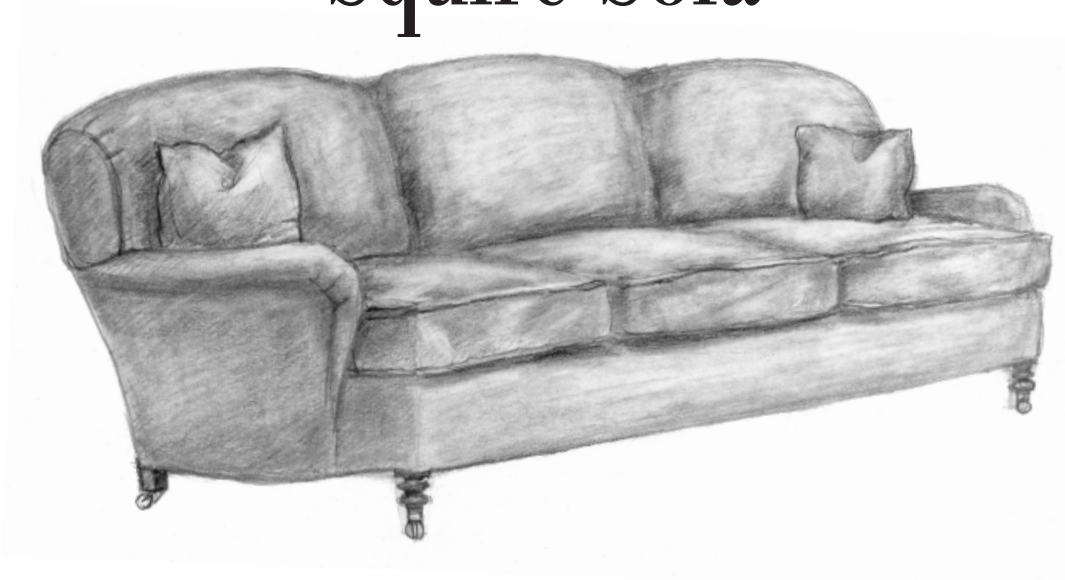

# Squire Sofa

## 1. 80" Long x 38" Deep x 34" High

C.O.M. Requirements:   Solid = 20 yards  
                                  Print (Up To 24" Repeat) = 24 yards  
                                  Stripe = 22 yards

## 2. 90" Long x 38" Deep x 34" High

C.O.M. Requirements:   Solid = 23 yards  
                                  Print (Up To 24" Repeat) = 31 yards  
                                  Stripe = 27 yards

### Standard Construction

Pitched Frame.  
Two Loose Seat Cushions And Two Section Tight Back.  
(Three Seats Are Illustrated).

6" Turned Legs.

Kick Pleat Skirt is Available.

Seat Height = 19"  
Arm Height = 25"  
Arm Width = 6"